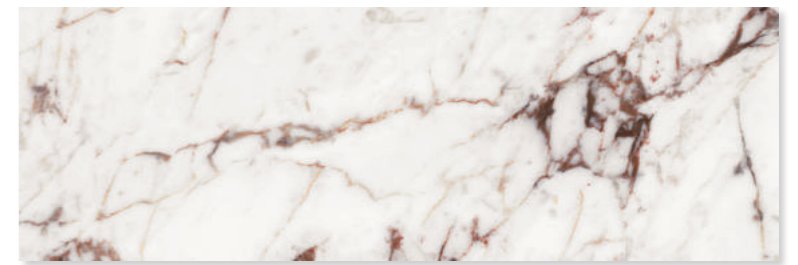

AZULEJO ESPAÑOL

New
Collections
2021

CARRARA GOLD
WALL TILE / RED BODY
31,6x90 cm / 12,4"x35,4"

CARRARA GOLD 31,6x90 cm / 12,4"x 35,4"

REL CARRARA GOLD 31,6x90 cm / 12,4"x 35,4"

KRISTALUS

WALL TILE / RED BODY