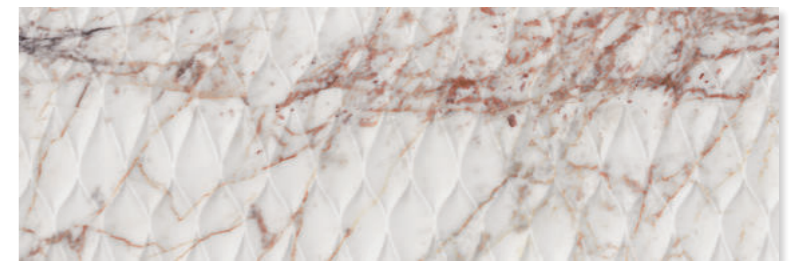

AZULEJO ESPAÑOL

New
Collections
2021

CARRARA GOLD
WALL TILE / RED BODY
31,6x90 cm / 12,4"x35,4"

CARRARA GOLD 31,6x90 cm / 12,4"x 35,4"

REL CARRARA GOLD 31,6x90 cm / 12,4"x 35,4"

KRISTALUS

WALL TILE / RED BODY